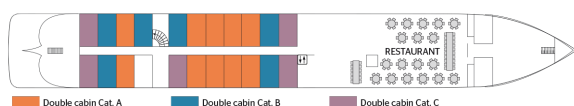

Interior design

Cabins

- MIDDLE DECK 1 DOUBLE BED CAT C 11 m²
- MIDDLE DECK 1 DOUBLE BED - HANDICAPED CABIN CAT B 14 m²
- MIDDLE DECK 2 ADJUSTABLE TWIN BEDS CAT A 13 m²
- MIDDLE DECK 2 ADJUSTABLE TWIN BEDS CAT B 13 m²
- MIDDLE DECK 2 ADJUSTABLE TWIN BEDS CAT C 13 m²
- MAIN DECK 1 DOUBLE BED CAT 10 m²
- MAIN DECK 2 ADJUSTABLE TWIN BEDS CAT A 13 m²
- MAIN DECK 2 ADJUSTABLE TWIN BEDS CAT B 13 m²
- MAIN DECK 2 ADJUSTABLE TWIN BEDS CAT C 13 m²
- UPPER DECK 1 DOUBLE BED CAT C 11 m²
- UPPER DECK 2 ADJUSTABLE TWIN BEDS CAT A 13 m²
- UPPER DECK 2 ADJUSTABLE TWIN BEDS CAT B 13 m²
- UPPER DECK 2 ADJUSTABLE TWIN BEDS CAT C 10 m²

Decks and technical details

MAIN DECK 21 cabins

MIDDLE DECK 27 cabins

Year Built : 2005
Year Renovated : 2010
Guest capacity : 176
Number of cabins : 88
Width : 11.40
Length : 110
Number of decks : 3
River vessel
Elevators
Cabins outside
PRM cabins
110 Electricity