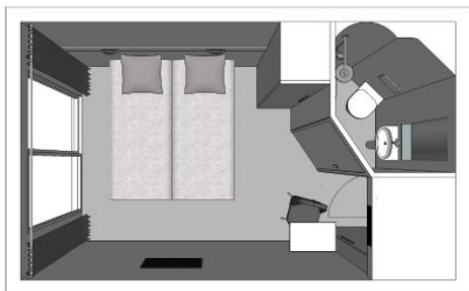

MS La Belle de Cadix

5 anchors - Guadalquivir and Guadiana Rivers - 88 cabins

MS La Belle de Cadix

Lights, luscious and bright colors: welcome aboard the MS La Belle de Cadix, the only ship that combines river-maritime routes! On the program, flamenco, paella and sun-drenched fruit will slip aboard this ship with warm colors and many welcoming spaces, not to mention the swimming pool on the sun deck!

Interior design

Cabins

- MIDDLE DECK 1 DOUBLE BED CAT C 11 m²
- MIDDLE DECK 1 DOUBLE BED - HANDICAPED CABIN CAT B 14 m²
- MIDDLE DECK 2 ADJUSTABLE TWIN BEDS CAT A 13 m²
- MIDDLE DECK 2 ADJUSTABLE TWIN BEDS CAT B 13 m²
- MIDDLE DECK 2 ADJUSTABLE TWIN BEDS CAT C 13 m²
- MAIN DECK 1 DOUBLE BED CAT 10 m²
- MAIN DECK 2 ADJUSTABLE TWIN BEDS CAT A 13 m²
- MAIN DECK 2 ADJUSTABLE TWIN BEDS CAT B 13 m²
- MAIN DECK 2 ADJUSTABLE TWIN BEDS CAT C 13 m²
- UPPER DECK 1 DOUBLE BED CAT C 11 m²
- UPPER DECK 2 ADJUSTABLE TWIN BEDS CAT A 13 m²
- UPPER DECK 2 ADJUSTABLE TWIN BEDS CAT B 13 m²
- UPPER DECK 2 ADJUSTABLE TWIN BEDS CAT C 10 m²

Decks and technical details

MAIN DECK 21 cabins

MIDDLE DECK 27 cabins

Year Built : 2005
Year Renovated : 2010
Guest capacity : 176
Number of cabins : 88
Width : 11.40
Length : 110
Number of decks : 3
River vessel
Elevators
Cabins outside
PRM cabins
110 Electricity