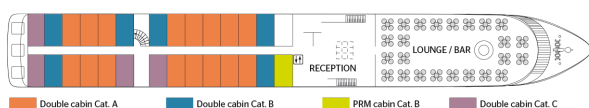

Interior design

Cabins

- MIDDLE DECK 1 DOUBLE BED CAT C 11 m²
- MIDDLE DECK 1 DOUBLE BED - HANDICAPED CABIN CAT B 14 m²
- MIDDLE DECK 2 ADJUSTABLE TWIN BEDS CAT A 13 m²
- MIDDLE DECK 2 ADJUSTABLE TWIN BEDS CAT B 13 m²
- MIDDLE DECK 2 ADJUSTABLE TWIN BEDS CAT C 13 m²
- MAIN DECK 1 DOUBLE BED CAT 10 m²
- MAIN DECK 2 ADJUSTABLE TWIN BEDS CAT A 13 m²
- MAIN DECK 2 ADJUSTABLE TWIN BEDS CAT B 13 m²
- MAIN DECK 2 ADJUSTABLE TWIN BEDS CAT C 13 m²
- UPPER DECK 1 DOUBLE BED CAT C 11 m²
- UPPER DECK 2 ADJUSTABLE TWIN BEDS CAT A 13 m²
- UPPER DECK 2 ADJUSTABLE TWIN BEDS CAT B 13 m²
- UPPER DECK 2 ADJUSTABLE TWIN BEDS CAT C 10 m²

Decks and technical details

MAIN DECK 21 cabins

MIDDLE DECK 27 cabins

Year Built : 2005
Year Renovated : 2010
Guest capacity : 176
Number of cabins : 88
Width : 11.40
Length : 110
Number of decks : 3
River vessel
Elevators
Cabins outside
PRM cabins
110 Electricity