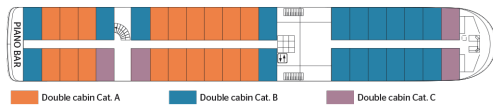

The cabins on the upper deck have wide windows with French balconies, those on the middle deck have large windows and those on the main deck have portholes.

Located on the main deck, the restaurant is the place where all meals are served during the cruise. Animated evenings and aperitif games take place in the lounge / bar on the middle deck. You can also visit the pianorama bar at the rear of the ship on the upper deck, during aperitif time before or after dinner.

Interior design

Cabins

- MIDDLE DECK 1 DOUBLE BED CAT C 11 m²
- MIDDLE DECK 1 DOUBLE BED - HANDICAPED CABIN CAT B 14 m²
- MIDDLE DECK 2 ADJUSTABLE TWIN BEDS CAT A 13 m²
- MIDDLE DECK 2 ADJUSTABLE TWIN BEDS CAT B 13 m²
- MIDDLE DECK 2 ADJUSTABLE TWIN BEDS CAT C 13 m²
- MAIN DECK 1 DOUBLE BED CAT 10 m²
- MAIN DECK 2 ADJUSTABLE TWIN BEDS CAT A 13 m²
- MAIN DECK 2 ADJUSTABLE TWIN BEDS CAT B 13 m²
- MAIN DECK 2 ADJUSTABLE TWIN BEDS CAT C 13 m²
- UPPER DECK 1 DOUBLE BED CAT C 11 m²
- UPPER DECK 2 ADJUSTABLE TWIN BEDS CAT A 13 m²
- UPPER DECK 2 ADJUSTABLE TWIN BEDS CAT B 13 m²
- UPPER DECK 2 ADJUSTABLE TWIN BEDS CAT C 10 m²

Decks and technical details

MAIN DECK 21 cabins

MIDDLE DECK 27 cabins

Year Built : 2005
Year Renovated : 2010
Guest capacity : 176
Number of cabins : 88
Width : 11.40
Length : 110
Number of decks : 3
River vessel
Elevators
Cabins outside
PRM cabins
110 Electricity

UPPER DECK 40 cabins

SUN DECK

MAIN DECK : RESTAURANT

MIDDLE DECK : RECEPTION DESK - LOUNGE BAR WITH DANCEFLOOR

UPPER DECK : PIANORAMABAR - TERRACE

SUN DECK : FITNESS - SUN DECK